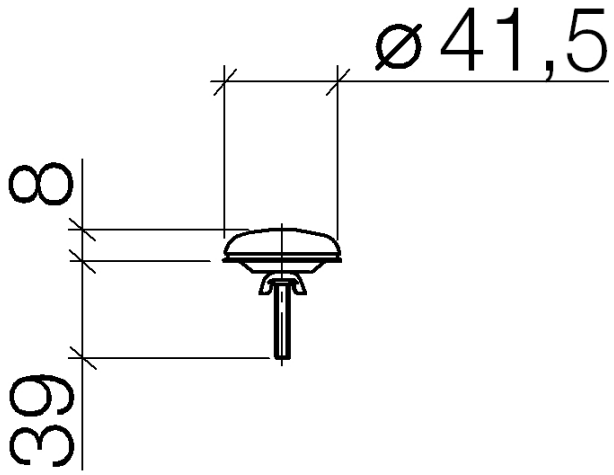

12 715 970

Fits: IMO, LULU, MADISON, MEM, TARA,
CL.1, LISSÉ, VAIA, META, CYO

	brushed chrome	12 715 970-04
	Chrome	12 715 970-00
	Brushed Platinum	12 715 970-06
	Platinum	12 715 970-08
	Durabrace (23kt Gold)	12 715 970-09
	Dark Chrome	12 715 970-19
	Light Gold	12 715 970-26
	Brushed Light Gold	12 715 970-27
	Brushed Durabrace (23kt Gold)	12 715 970-28
	Matte Black	12 715 970-33
	Brushed Bronze	12 715 970-42
	Brushed Champagne (22kt Gold)	12 715 970-46
	Champagne (22kt Gold)	12 715 970-47
	Brushed Chrome	12 715 970-93
	Brushed Dark Platinum	12 715 970-99

Cover for tap hole - brushed chrome

IMO

12 715 970

12 715 970

12 715 970

Parts for other
finishes can be found
here: [Chrome](#)